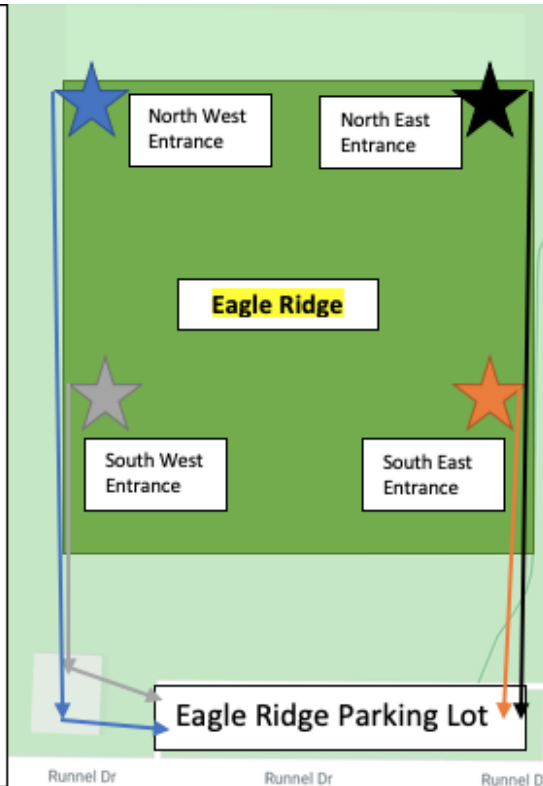

Grass Fields

Eagle Ridge

Located at 2635 Runnel Drive, Coquitlam

Eagle Ridge Grass Field Guide

All players assigned to Eagle Ridge grass field are to use the same parking lot.

Players and teams will be notified which entrance/exit to use based on the location of the field their team will be using.

Players are to exit the field the same way they entered.