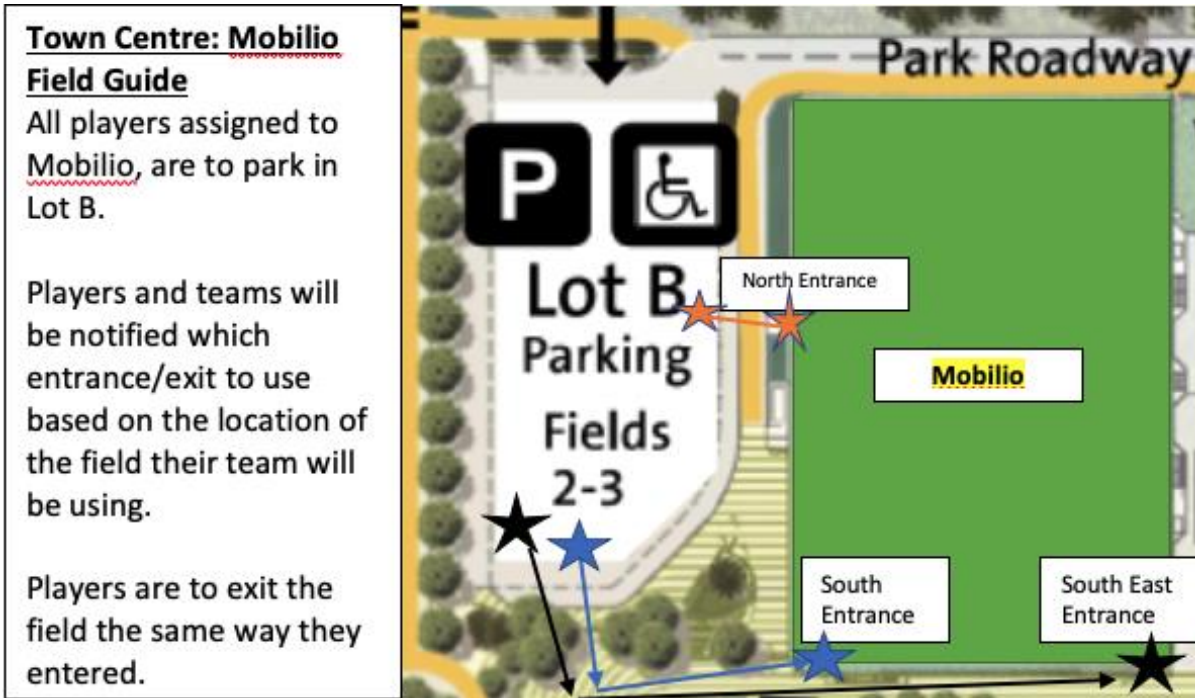

Players are to exit the field the same way they entered.

The map shows Lot C with a 'P' and wheelchair icon. Arrows indicate routes from Lot C to the North Entrance, South Entrance, and South East Entrance of the Percy Perry field. Restroom icons are also shown near the field.

Town Centre North Field (Field 7)

Town Centre: North Field Guide
All players assigned to North Field, are to park in Lot E.

Players and teams will be notified which entrance/exit to use based on the location of the field their team will be using.

Players are to exit the field the same way they entered.

The map shows Lot E with a 'P' and wheelchair icon. Arrows indicate routes from Lot E to the North Entrance, North West Entrance, South Entrance, and South East Entrance of the North Field. Restroom icons are also shown near the field.

Town Centre Mobilio (Field 3 West)

Town Centre Fridge (Field 2 East)

Town Centre Cunnings (Field 7)

Town Centre: Cunnings Field Guide
 All players entering the field on the North side are to use Lot E.
 All players entering the field on the South side are to use Lot A.
 Players and teams will be notified which entrance/exit to use based on the location of the field their team will be using.
 Players are to exit the field the same way they entered.